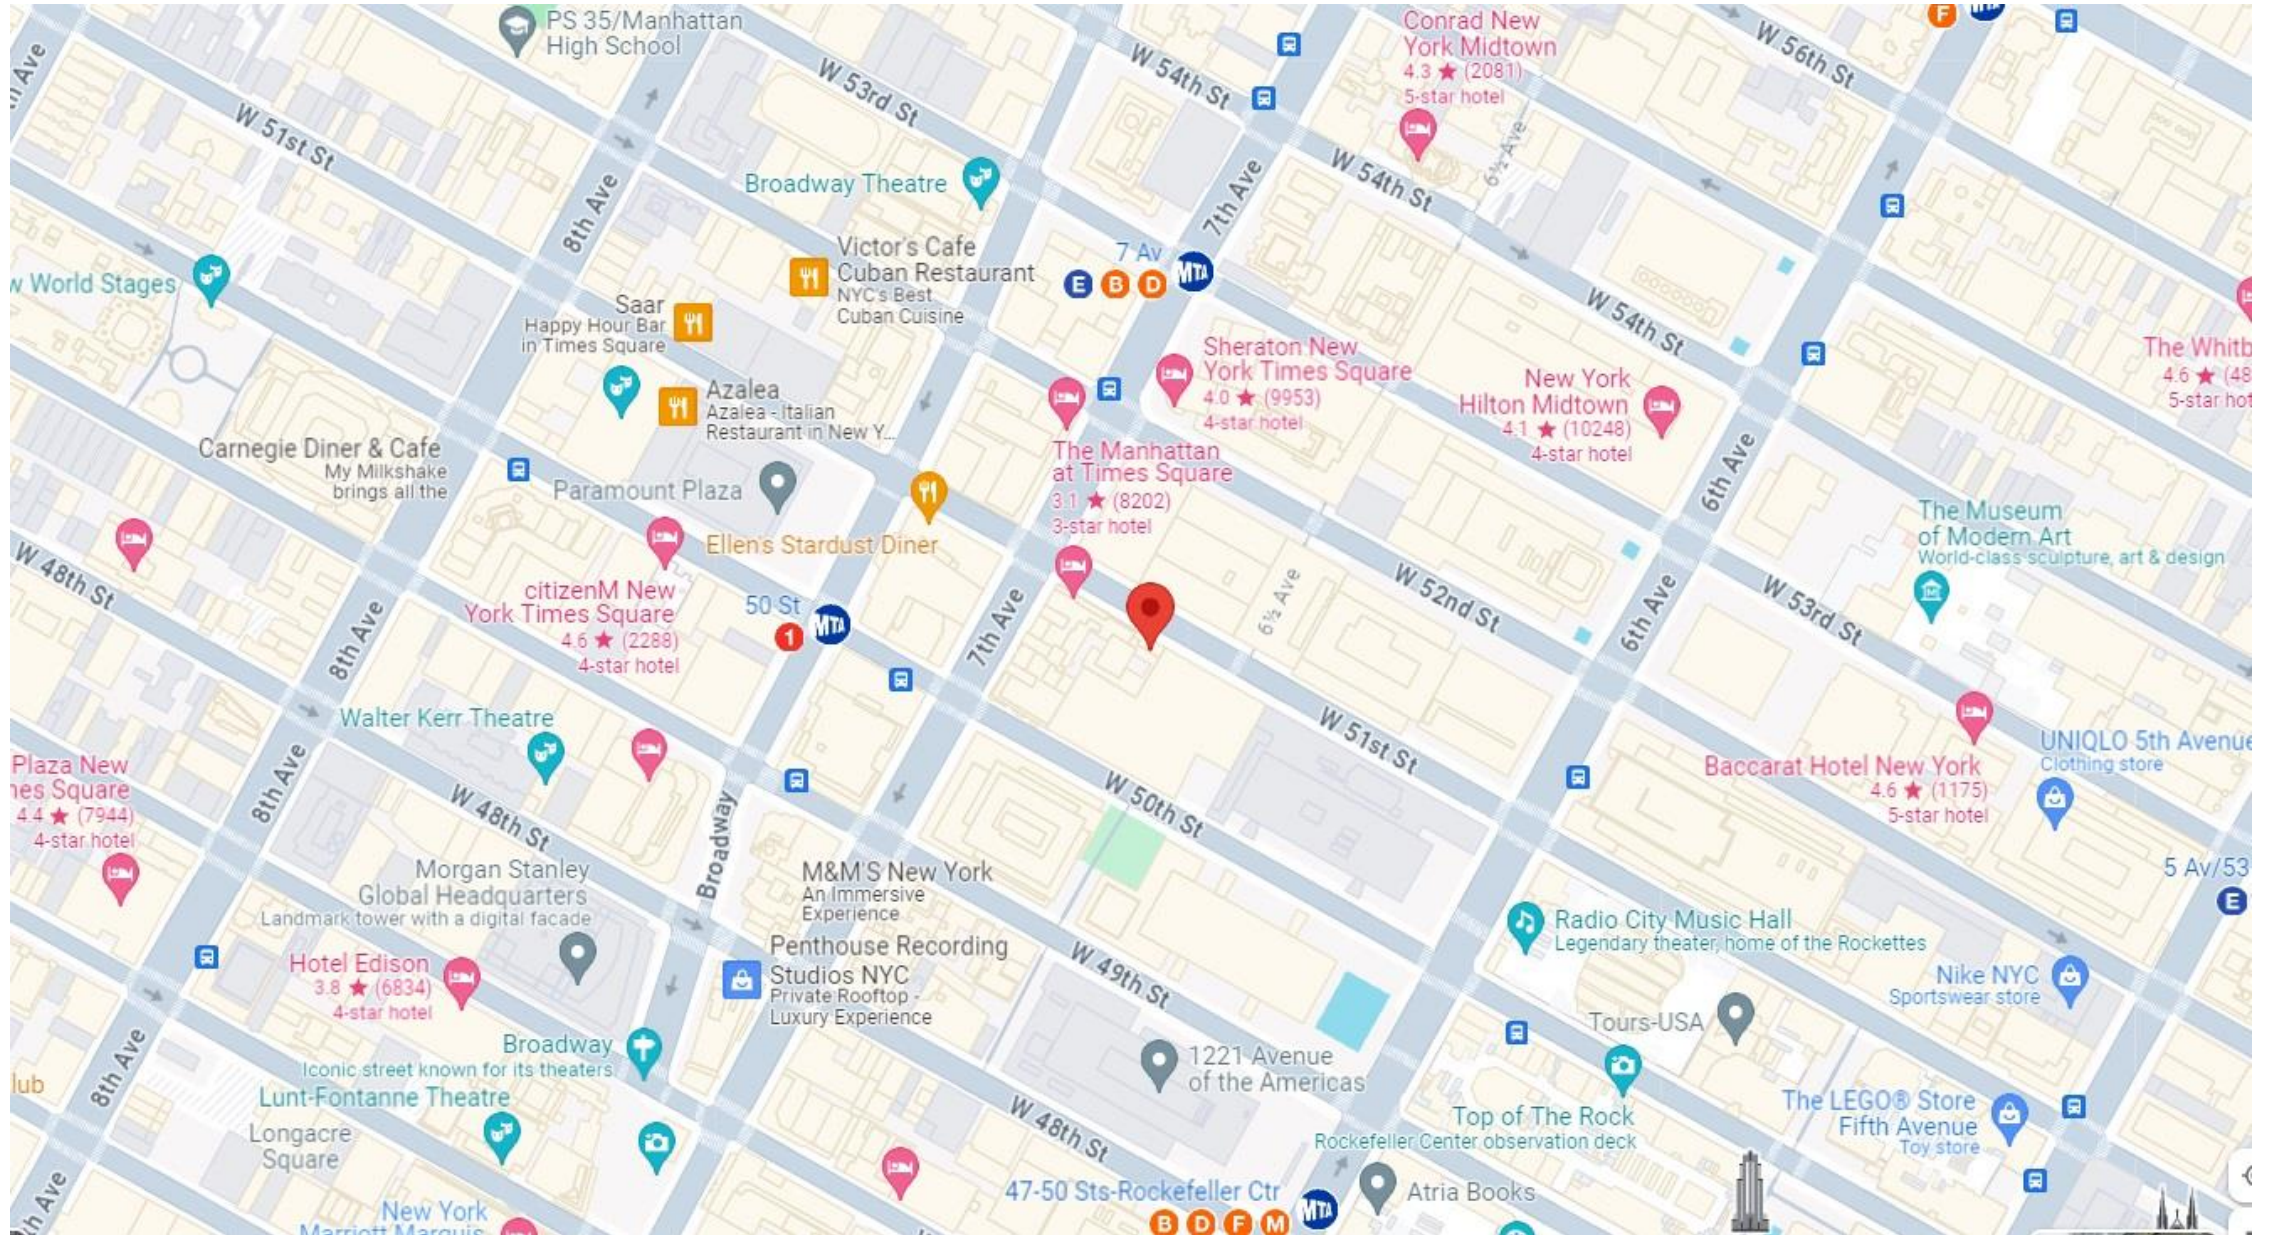

148 West 51st St. between 6th& 7th Ave | New York, NY 10019 | 212-489-9595 | info@manhattanmanor.com